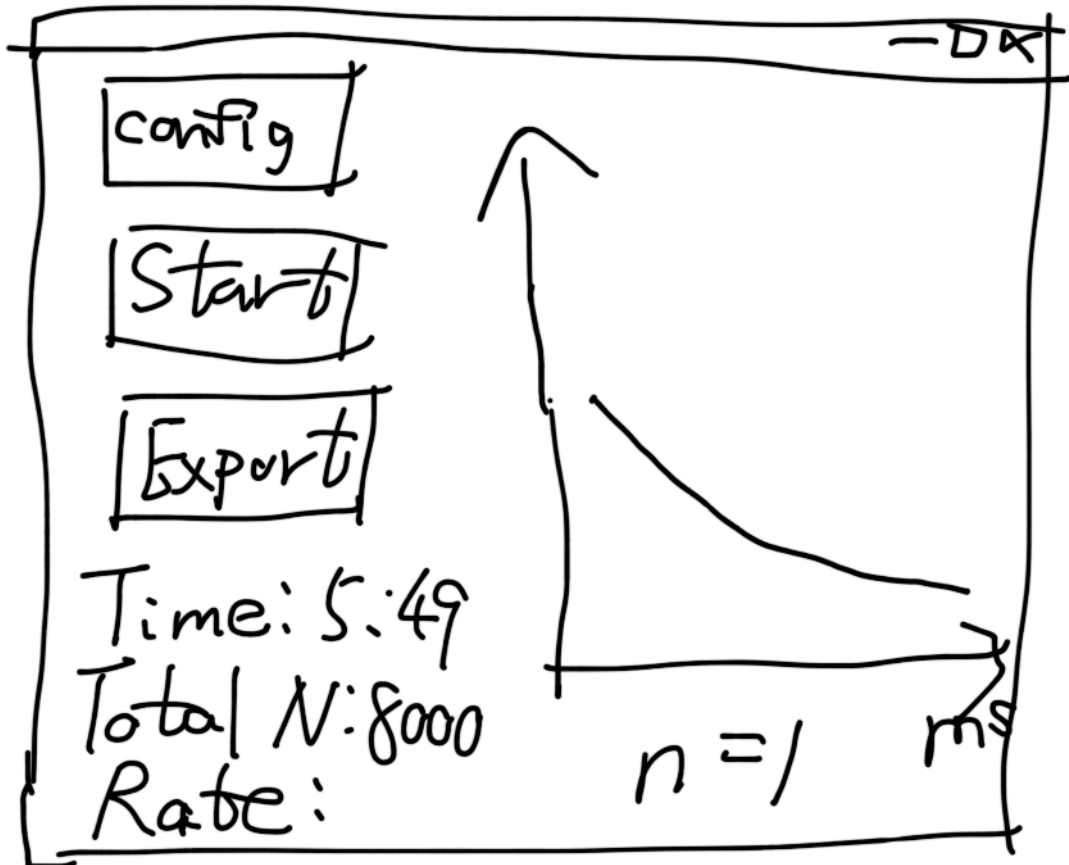

can. 1 3

2 4

n

config -DX

can: 1 3
2 4

duration. s